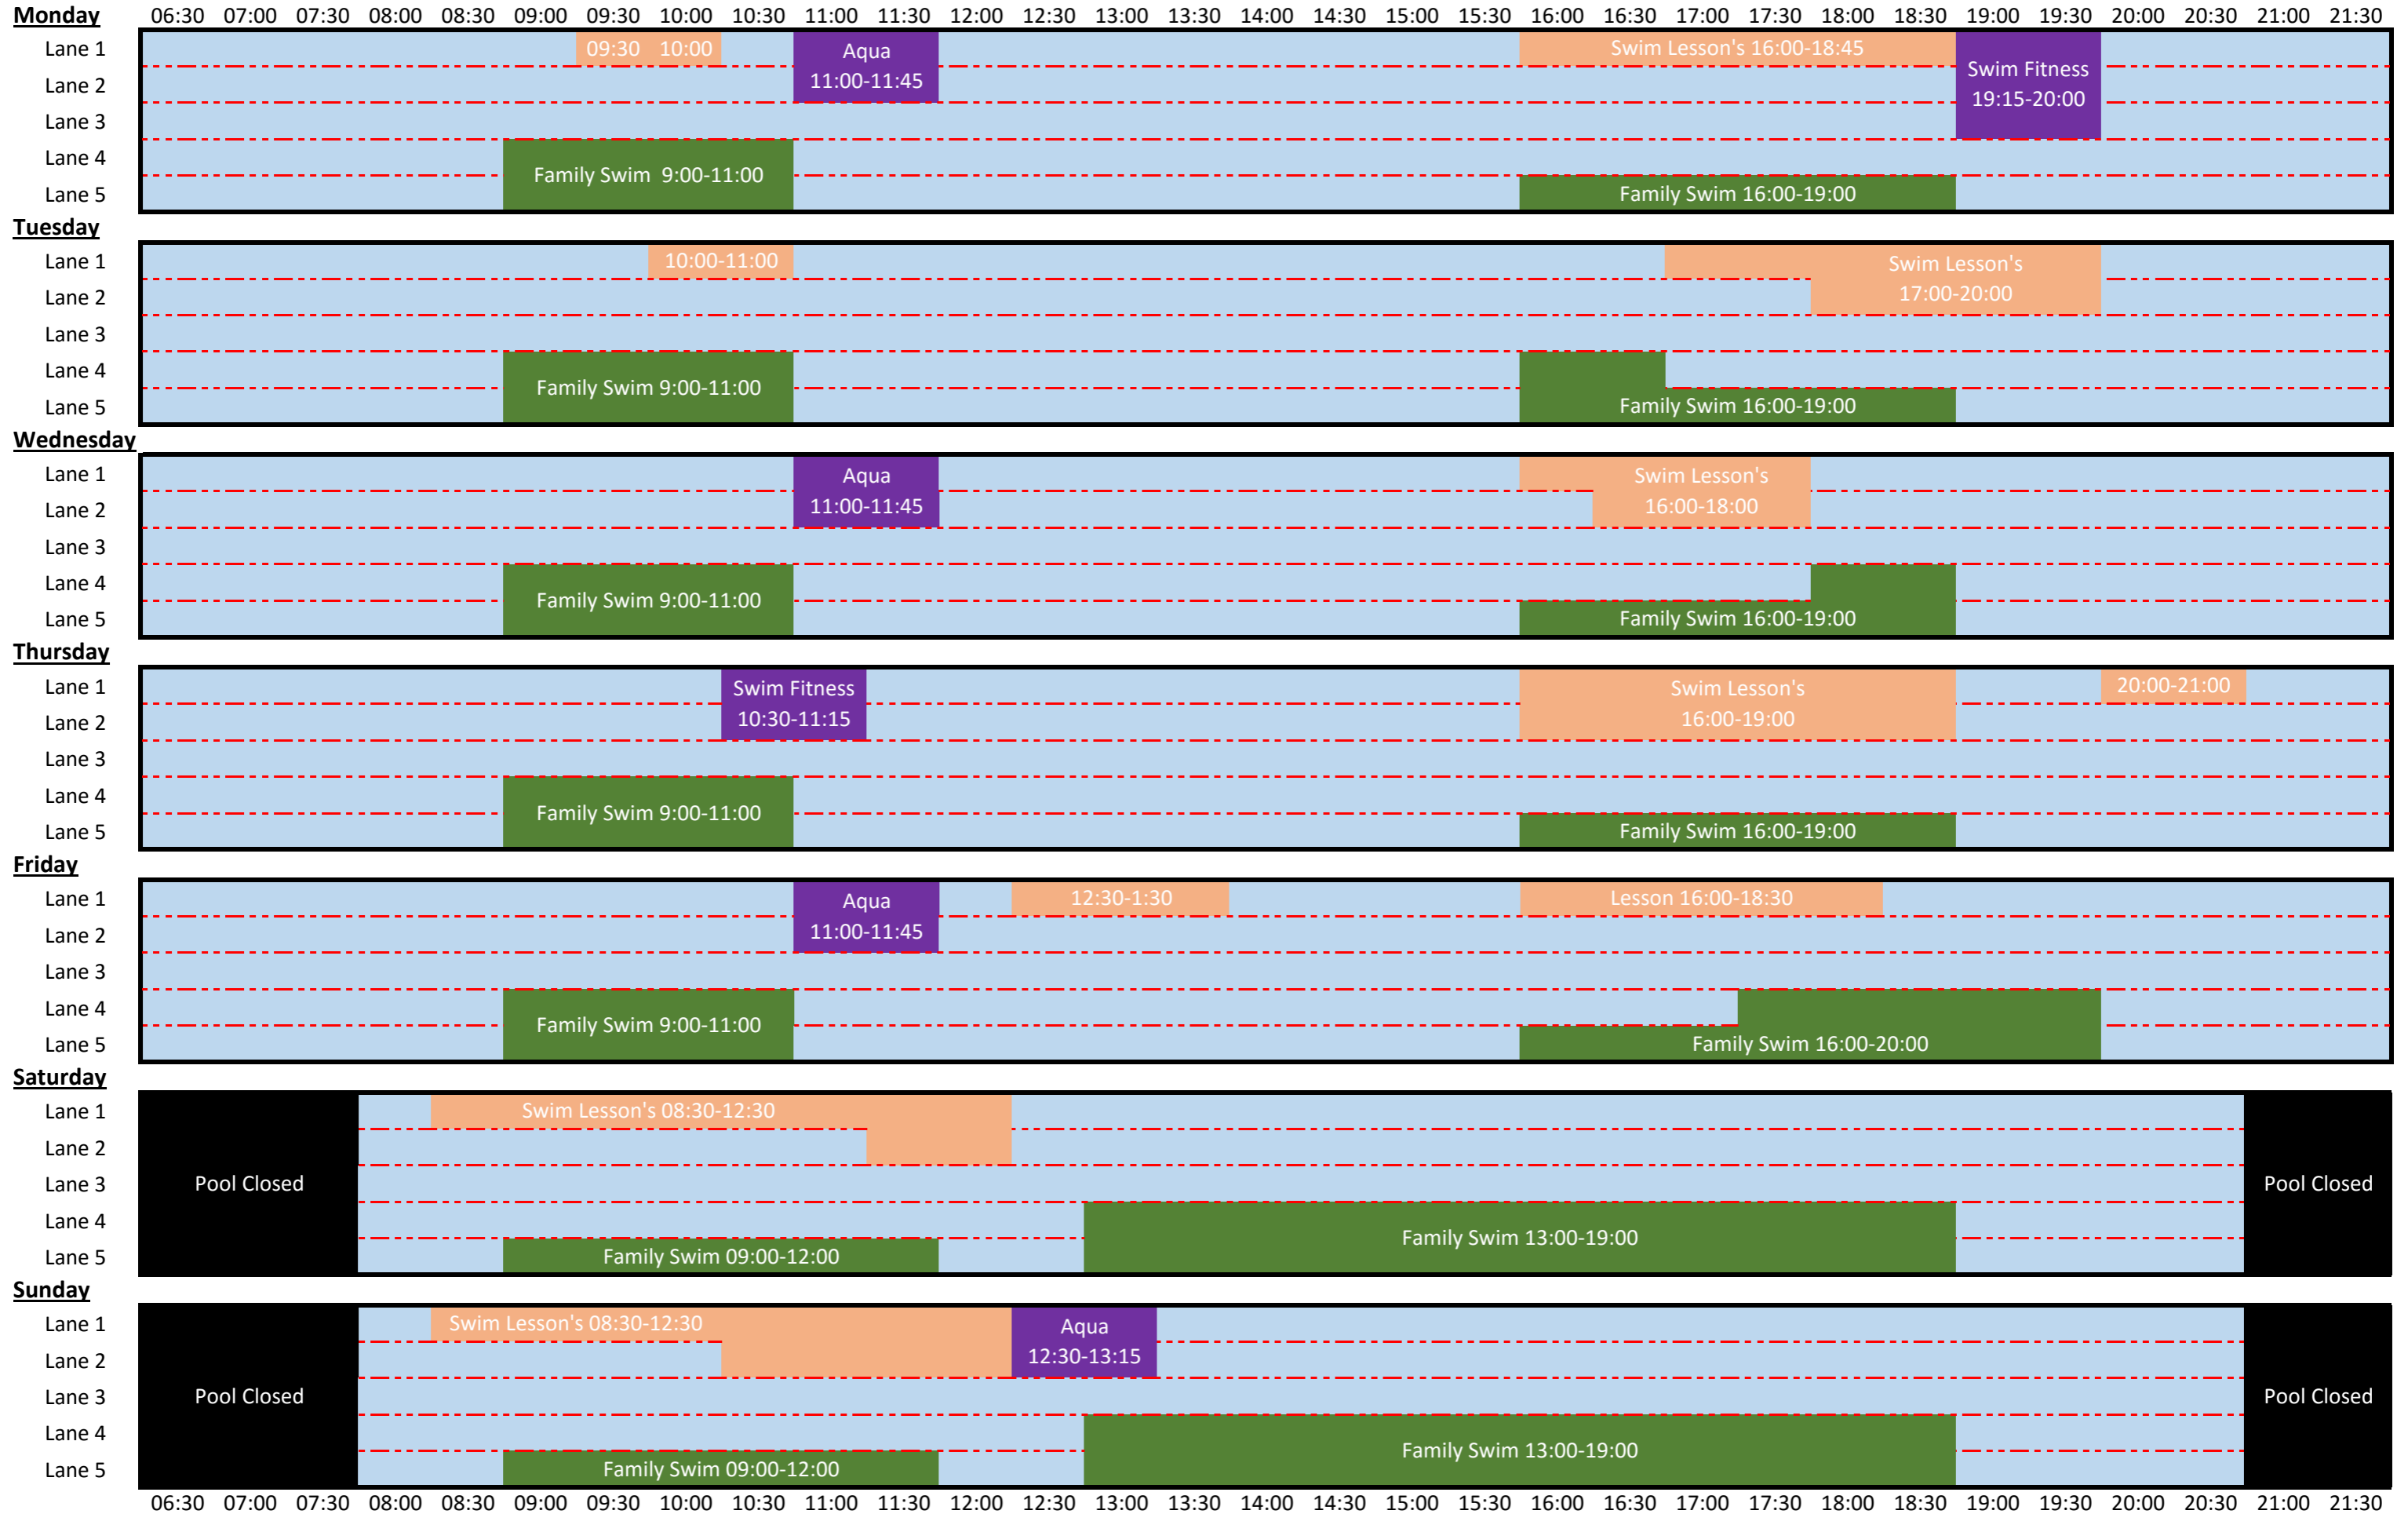

MAIN POOL TIMETABLE

*This is only a guide and may change depending on private one to one swim lessons and school holidays