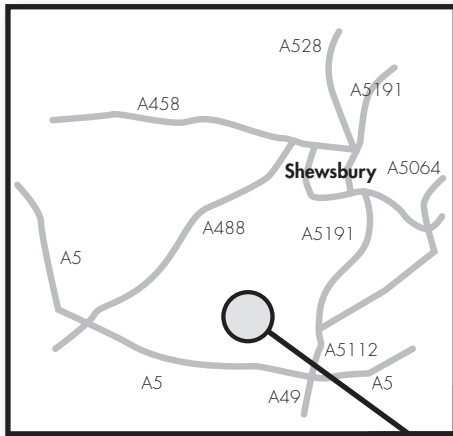

# Directions

### By road

The hospital is located on the south-western perimeter of Shrewsbury town centre on the junction of Longden Road and Mousecroft Lane. It is approximately half a mile off the B4380 Roman Road. The easiest access to the hospital is from the A5 at the island where the A49 (south of Shrewsbury) joins the A5112 – the hospital is well sign-posted. Once on the A5112, go over Hereford Road roundabout and you will see the Meole Brace Retail Park on the right. Go to the traffic lights at the Meole Brace island and take the B4380 Roman Road. At the Longden Road roundabout turn left. Go past the Priory School on the right and the Meole Brace School on the left and the hospital is situated on the right-hand side.

### By rail

Shrewsbury is linked by a regular main line rail service. The hospital is a 15 minute taxi ride from the station.

### By bus

Bus services nos. 546 and 16 will take you close to the hospital.